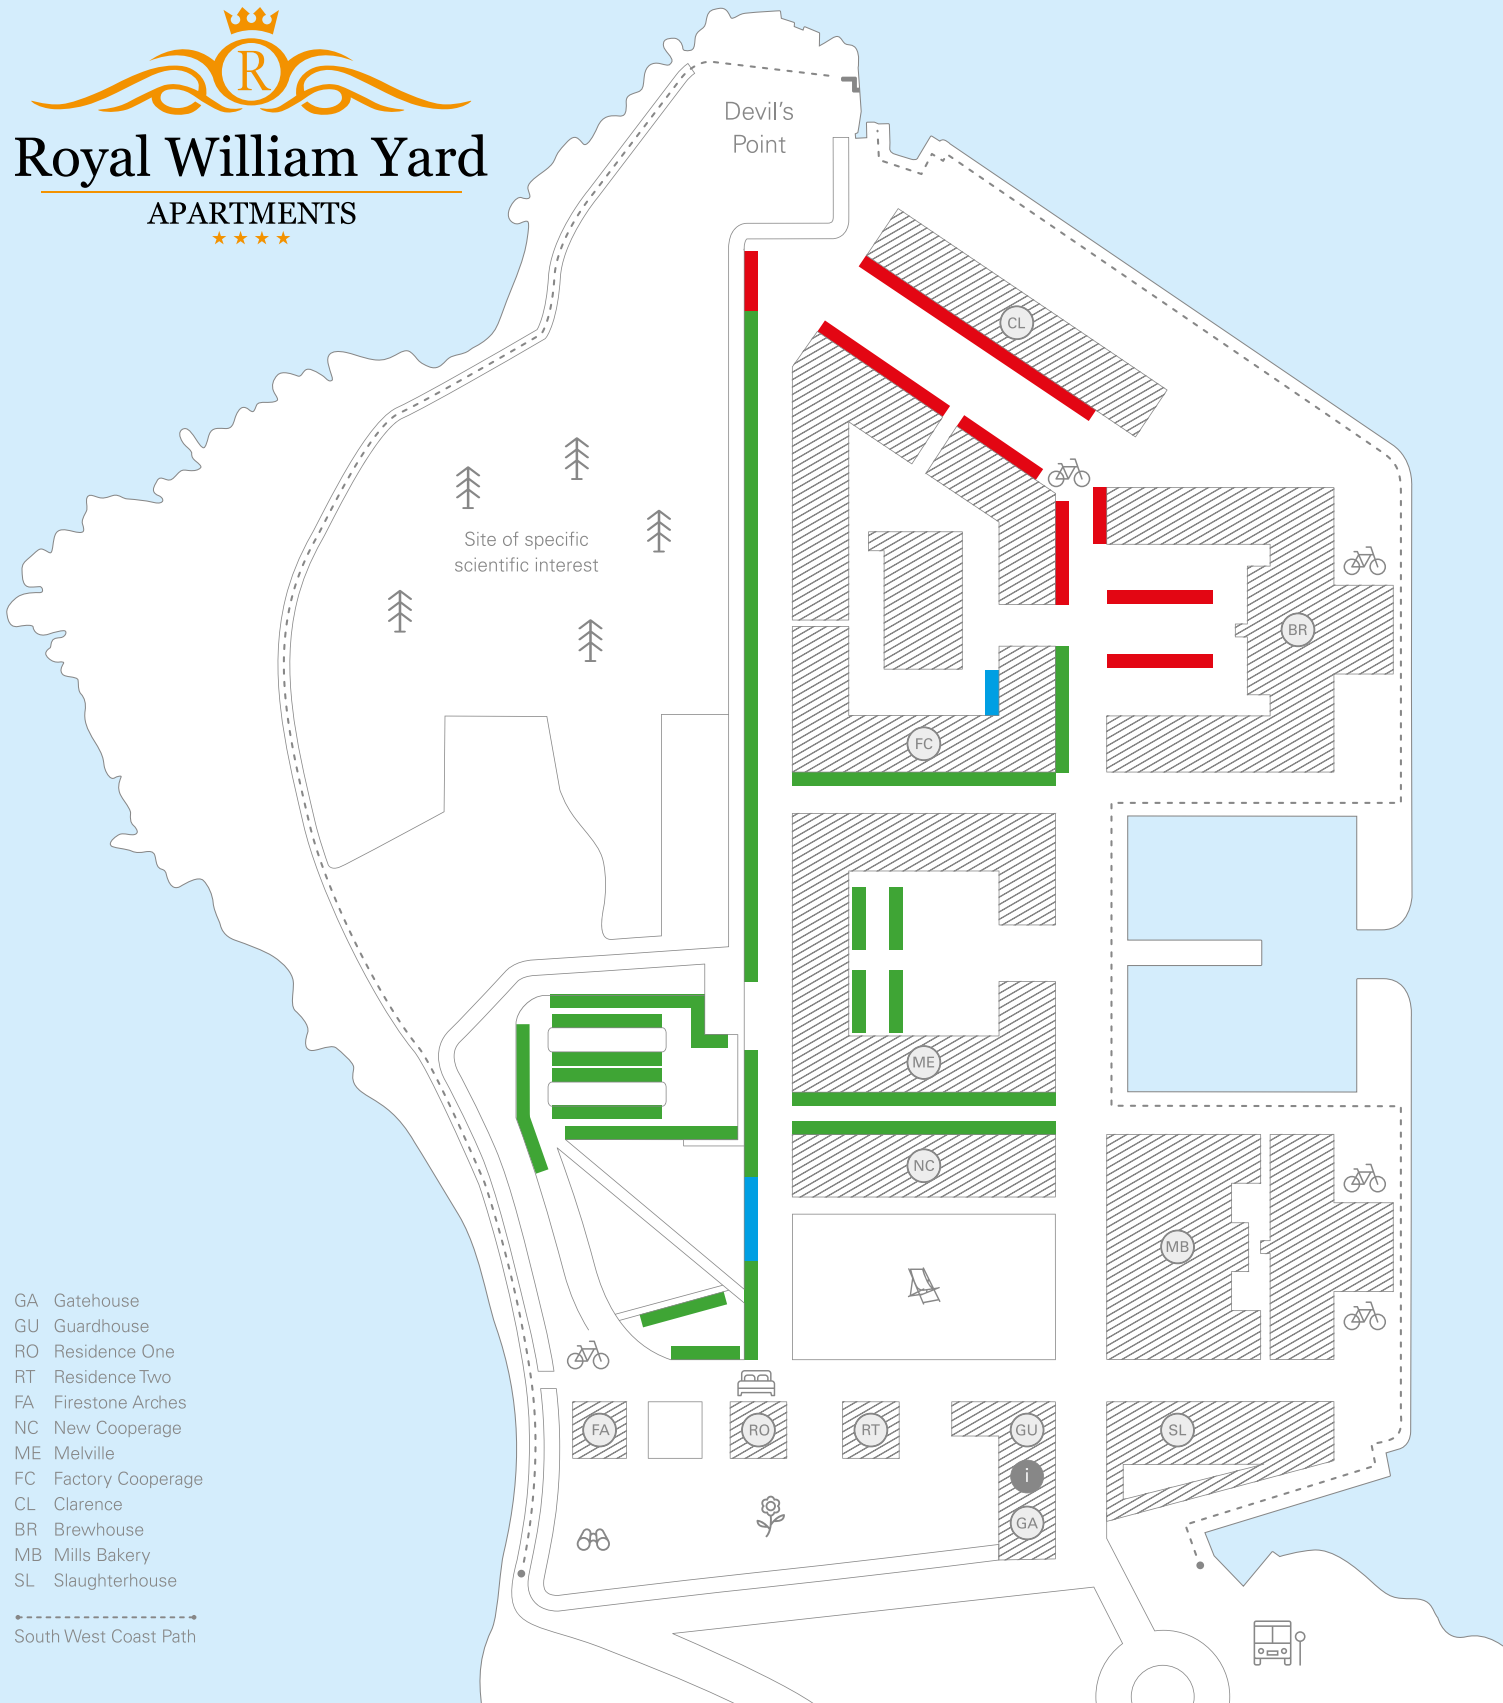

Royal William Yard

APARTMENTS

★ ★ ★ ★

Car Parking ~ from £12

If you are pre-booking parking on day of arrival, or during your stay, please ensure that you have verbal confirmation from us before leaving your car unattended.

Parking is valid from day of arrival at 3.30pm until day of departure at 2pm. Select your parking by the number of nights you are staying with us.

Free cancellation is available up to 1 hour before your arrival time.